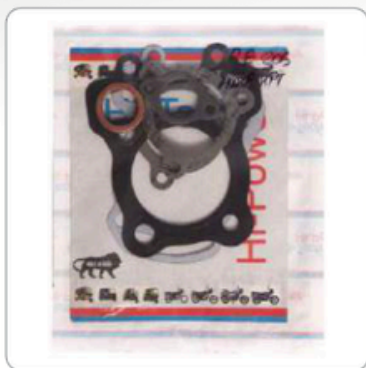

GASKETS

36AA4050-FULL GASKET
BAJAJ COMPACT 4S

36AA4042-KIT PACKING
SET FOR 205 205D & M

BAJAJ COMPACT HALF KIT

HALF KIT FOR RE 205

BAJAJ RE 4S 205
CC HALF GASKET KIT

TVS KING FULL GASKET

TVS KING HALF GASKET