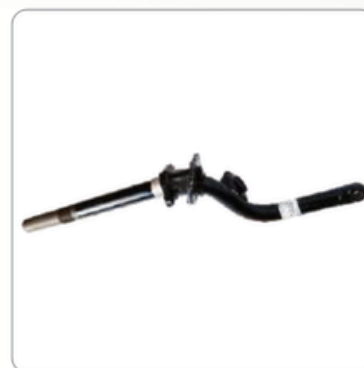

AA171025-BAJAJ STEERING
COLUMN COMPACT